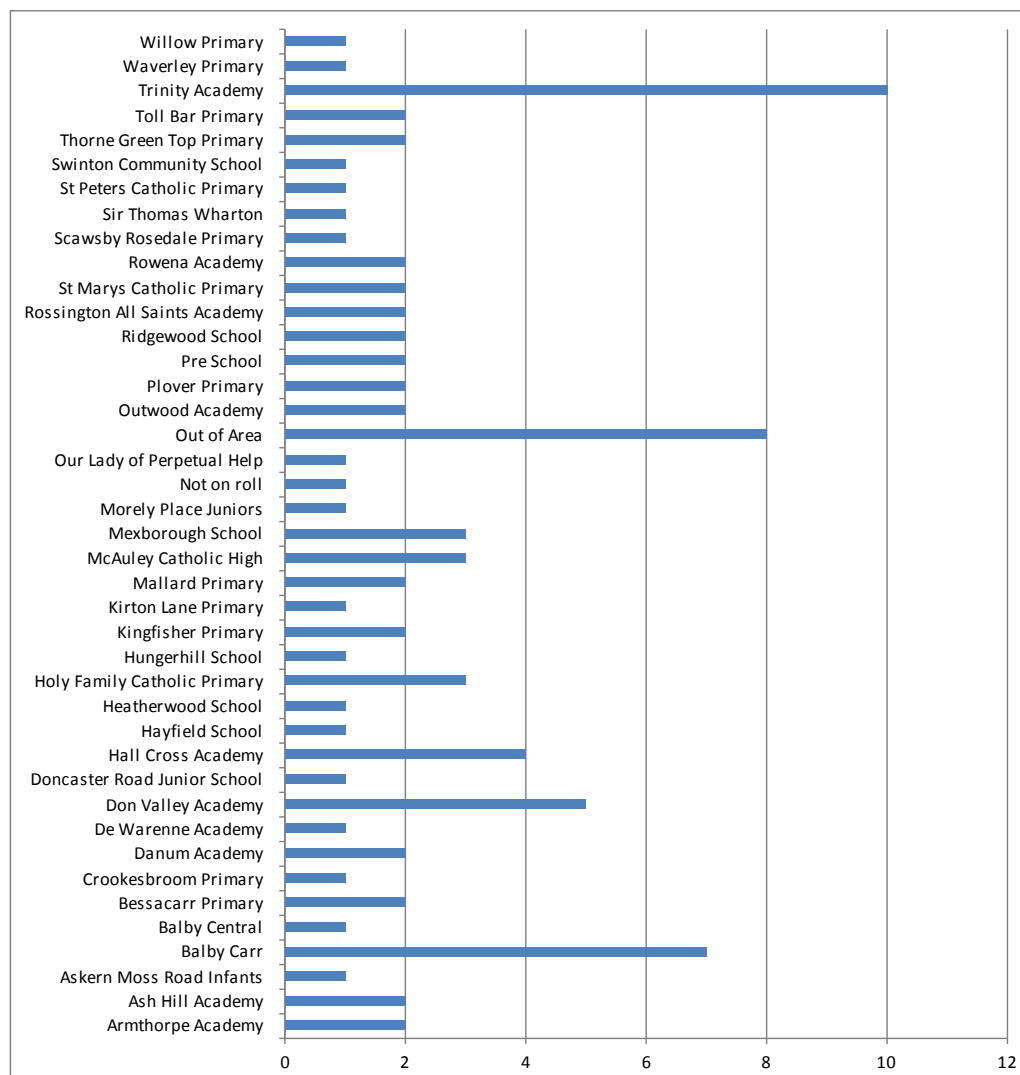

	New starters	Ceased returned to school	Ceased on CME		Current numbers on EHE	Number on CP / CIN
September	8	4	2	September	185	1
October	6	2	7	October	188	1
November	12	1	1	November	203	1
December	5	1	0	December	178	1
January	8	2	5	January	173	1
February	8	1	4	February	183	1
March	6	1	0	March	189	1
April	4	5	0	April	189	1
May	10	1	8	May	196	1
June	16	1	2	June	199	4
July	8	0	3	July	205	4
August	0	0	0	August	205	4

Total Number of New Starters by school since September 2012

Armthorpe Academy	2
Ash Hill Academy	2
Askern Moss Road Infants	1
Balby Carr	7
Balby Central	1
Bessacarr Primary	2
Crookesbroom Primary	1
Danum Academy	2
De Warenne Academy	1
Don Valley Academy	5
Doncaster Road Junior School	1
Hall Cross Academy	4
Hayfield School	1
Heatherwood School	1
Holy Family Catholic Primary	3
Hungerhill School	1
Kingfisher Primary	2
Kirton Lane Primary	1
Mallard Primary	2
McAuley Catholic High	3
Mexborough School	3
Morely Place Juniors	1
Not on roll	1
Our Lady of Perpetual Help	1
Out of Area	8
Outwood Academy	2
Plover Primary	2
Pre School	2
Ridgewood School	2
Rossington All Saints Academy	2
St Marys Catholic Primary	2
Rowena Academy	2
Scawsby Rosedale Primary	1
Sir Thomas Wharton	1
St Peters Catholic Primary	1
Swinton Community School	1
Thorne Green Top Primary	2
Toll Bar Primary	2
Trinity Academy	10
Waverley Primary	1
Willow Primary	1
Total:	91