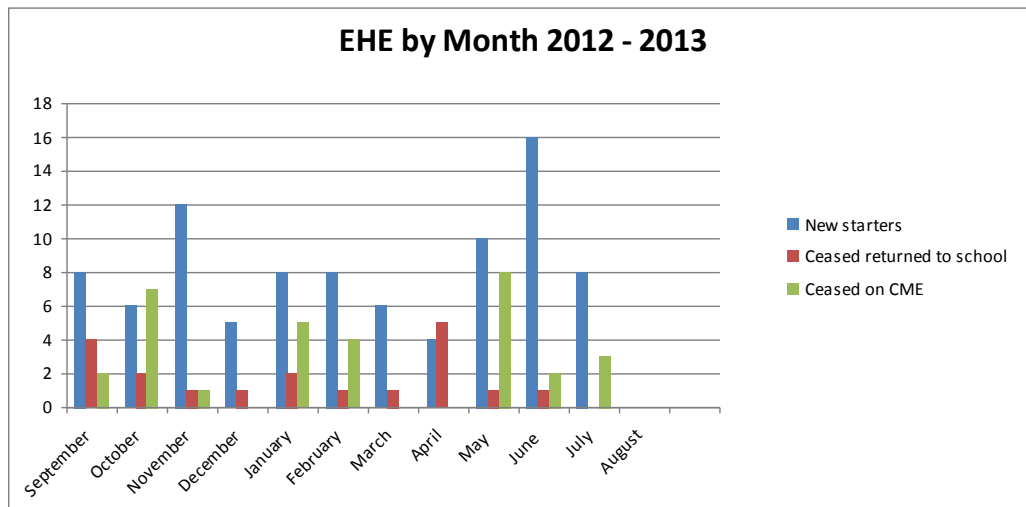

	New starters	Ceased returned to school	Ceased on CME		Current numbers on EHE	Number on CP / CIN
September	8	4	2	September	185	1
October	6	2	7	October	188	1
November	12	1	1	November	203	1
December	5	1	0	December	178	1
January	8	2	5	January	173	1
February	8	1	4	February	183	1
March	6	1	0	March	189	1
April	4	5	0	April	189	1
May	10	1	8	May	196	1
June	16	1	2	June	199	4
July	8	0	3	July	205	4
August	0	0	0	August	205	4

Total Number of New Starters by school since September 2012

Armthorpe Academy	2
Ash Hill Academy	2
Askern Moss Road Infants	1
Balby Carr	7
Balby Central	1
Bessacarr Primary	2
Crookesbroom Primary	1
Danum Academy	2
De Warenne Academy	1
Don Valley Academy	5
Doncaster Road Junior School	1
Hall Cross Academy	4
Hayfield School	1
Heatherwood School	1
Holy Family Catholic Primary	3
Hungerhill School	1
Kingfisher Primary	2
Kirton Lane Primary	1
Mallard Primary	2
McAuley Catholic High	3
Mexborough School	3
Morely Place Juniors	1
Not on roll	1
Our Lady of Perpetual Help	1
Out of Area	8
Outwood Academy	2
Plover Primary	2
Pre School	2
Ridgewood School	2
Rossington All Saints Academy	2
St Marys Catholic Primary	2
Rowena Academy	2
Scawsby Rosedale Primary	1
Sir Thomas Wharton	1
St Peters Catholic Primary	1
Swinton Community School	1
Thorne Green Top Primary	2
Toll Bar Primary	2
Trinity Academy	10
Waverley Primary	1
Willow Primary	1
Total:	91