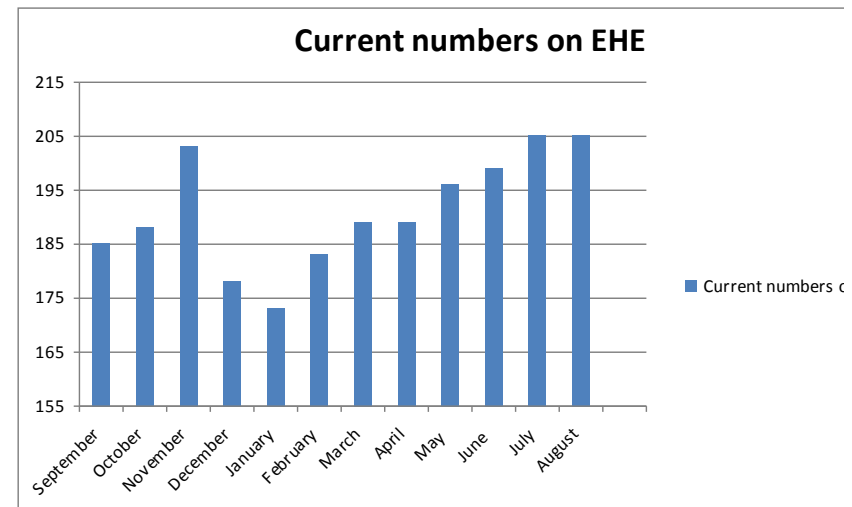

	New starters	Ceased returned to school	Ceased on CME		Current numbers on EHE	Number on CP / CIN
September	8	4	2	September	185	1
October	6	2	7	October	188	1
November	12	1	1	November	203	1
December	5	1	0	December	178	1
January	8	2	5	January	173	1
February	8	1	4	February	183	1
March	6	1	0	March	189	1
April	4	5	0	April	189	1
May	10	1	8	May	196	1
June	16	1	2	June	199	4
July	8	0	3	July	205	4
August	0	0	0	August	205	4